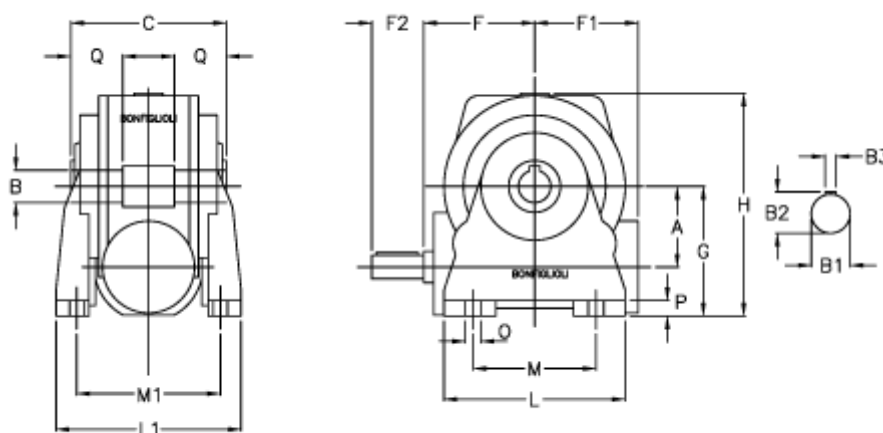

# Data Sheet

Article number: 3901150056100

Description: Worm gear with solid input shaft  
VF 150N-56-HS

## Measures

a	= 150.0	F1 = 179	O = 18.0
B	= 50	F2 = 65	P = 20
B1	= 35	g = 220	Q = 55.0
B2	= 38.0	H = 400.0	
B3	= 10	L = 330	
C	= 175	L1 = 260	
Description = VF 150N-xx-HS		m = 240	
F	= 185.0	M1 = 211.0	